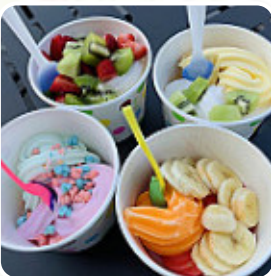

The place from San Diego offers **17** different **dishes and drinks** on [the menu](#) at an average price of $7.3. What [User](#) likes about Yogurt Lounge 4s Ranch:

I have been to several different yogurt ice cream shops and this Yogurt Lounge is one of my favorites. The shop is clean and attractive, the owner is pleasant and professional and they offer a good variety of yogurt ice cream flavors as well as an assortment of toppings. My favorites there are the chocolate and vanilla flavors which are tasty and just the right mixture of icy and creamy. I would highly recommend stop... [read more](#). The rooms in the restaurant are wheelchair accessible and can also be used with a wheelchair or physiological limitations. What

[User](#) doesn't like about Yogurt Lounge 4s Ranch:

the mochi ice cream they get from their local food business? yogurt lounge 4s ranch is the brand, and this is the load! this location in the yogurt lounge 4s ranch is located on the Japanese village plaza, among others restaurant and shop. the load itself is spacious, although art of simple look. they serve other tasty as ice cream mochi, like mochi itself. and ice cream of itself lol. [read more](#). The fresh and delicious *juices* on the drinks menu perfectly complement the menus of the restaurant.