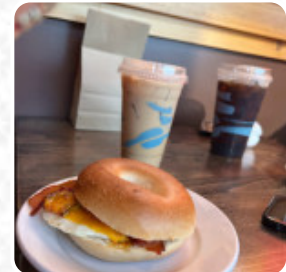

Caribou Coffee Menu

<https://menulist.menu>

1625 13th Ave E #200, West Fargo, USA, United States

+17012770783 - <https://locations.cariboucoffee.com/us/nd/west-fargo/1625-13th-avenue-east>