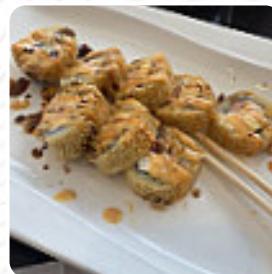

A comprehensive menu of Osaka Hibachi Sushi from Tifton covering all 16 menus and drinks can be found here on the food list. For **seasonal or weekly deals**, please get in touch via phone or use the contact details provided on the website. What [User](#) likes about Osaka Hibachi Sushi:

really great eating and service. also incredibly clean, very hospitable and cooled. no waiter in their business, they simple order at the front and they bring their food to the table. super nice people, I highly recommend [read more](#).

The premises in the restaurant are wheelchair accessible and can also be used with a wheelchair or physiological disabilities, Depending on the weather, you can also sit outside and eat and drink. What [User](#) doesn't like about Osaka Hibachi [Sushi](#):

the hunch and the roasted rice. the chicken was good, but the rice is so muddy and rough. clapped. they can see the lumps of white rice in the picture. very disappointed. I told the cassian that it was not good, she said "oh sorry" and went on the back. very bad customer service. definitiw will not be back. [read more](#). With fresh ingredients like fish, vegetables and meat, Osaka Hibachi Sushi from [Tifton](#) prepares for you **tasty sushi (e.g., Maki and Te-Maki)** and numerous other variations, and *easily digestible Japanese meals* are being made with lots of fresh vegetables, fish and meat.