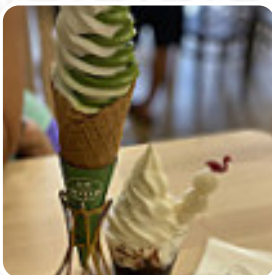

On this homepage, you can find the **complete [menu](#)** of Premium Matcha Cafe Maiko from San Antonio. Currently, there are **19** meals and drinks up for grabs. For changing offers, please contact the owner of the restaurant directly. You can also contact them through their website. What [User](#) likes about Premium Matcha Cafe Maiko:

I am a huge matcha lover and was looking for a good matcha place in the city. I had great hope for this place and their matcha did not disappoint. I ordered the soft-serve ice cream. the matcha tastes great, has no big difference than what I had in japan. the only one is the texture of the cream on top is a little off. the ice didn't come with the waffle cone as I got to go. I also wish there are more Japanese decorat... [read more](#). The restaurant offers free WiFi for its visitors, And into the accessible spaces also come guests with wheelchairs or physiological limitations. What [User](#) doesn't like about Premium Matcha Cafe Maiko:

I dropped my 8-year-old here because he loved ube and was disappointed by a person of the staff! She was so rude and mean that he told him that he did not touch the cash bank. not to say he shouldn't have touched it, but as she said it was so out of line! when I told her that she could be nicer about totally ignored me! [read more](#). Are you looking for delicious delights? In Premium Matcha Cafe Maiko you will find delicious desserts that will certainly quench your cravings, The customers prefer especially delicious juices. Premium Matcha Cafe Maiko focuses on a lot of freshly harvested vegetables, fish and meat in its *healthy Japanese cuisine*, Here you'll find sweet pastries and cake, simple snacks and chilled refreshments and hot beverages.