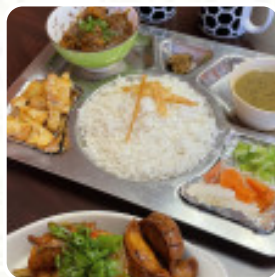

Here you can find the [menu of Cafe Everest](#) in Arlington. At the moment, there are 18 menus and drinks on the food list. You can inquire about changing offers via phone. What [Uchenna Akahara](#) likes about Cafe Everest: I would come back here every week if I lived in Arlington. The food is so delicious, and the owner is so friendly. I've never felt so cared for in a restaurant. The pork momo is a [read more](#). As a visitor, you can use the WLAN of the place at no extra cost. What [Luis Dickinson](#) doesn't like about Cafe Everest:

Update: We ordered chicken curry with rice (costs about $9.73). The curry was good but the rice seemed stale and dry. The portion was really small and barely enough for 1 person which was really disappointing given the price. Won't be ordering again . [read more](#). In Arlington, traditional dishes are prepared in the kitchen of Cafe Everest with typical **Asian spices tasty**, You'll also find tasty bites, cake, simple snacks and chilled refreshments and hot drinks here. You have a celebration and want to enjoy the food at home? With the in-house *catering service*, that's no problem, Furthermore, the customers love the creative combination of different meals with new and partially experimental products - a good example of successful Asian Fusion.