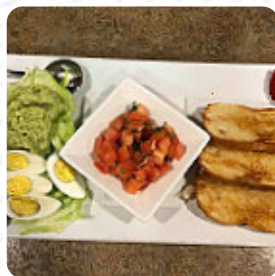

A comprehensive [menu](#) of The Cafe At Micheal D's from [Canton](#) covering all 17 meals and drinks can be found here on the card. For **changing offers**, please get in touch via phone or use the contact details provided on the website. What [User](#) likes about The Cafe At Micheal D's:

Just had Christmas breakfast here and everything was great. The food was outstanding and Nate is a wonderful waiter. All of the staff could not be be more helpful and friendly. [read more](#). What [User](#) doesn't like about The Cafe At Micheal D's:

10 minutes to have order. Just two waiters. Wait for order over 40 minutes. Sad, because it used to be better. We've never had a moment. Hopefully the food will come well if we ever get it. And of course the food didn't expect better than the service. My bacon and cheese omelet had NO BACON at all and I was offered a piece of bacon to supplement my omelet with a piece of cheese on it. The portions have also become 1/2 orders of food at prices that have risen in the last 3 months. Wow. We are very disappointed. And the waiter was stretched to his limits. There were other small parties waiting longer than we did. We will not recommend Michael D's. Luckily the waiter had our back!. In the morning, a opulent brunch is offered at The Cafe At Micheal D's in Canton that you can enjoy as much as you like, and you can look forward to typical scrumptious [French cuisine](#). One also cooks *South American* here with fresh fish, meat, as well as beans and rice, Here you'll find sweet pastries and cake, small snacks and chilled refreshments and hot beverages.