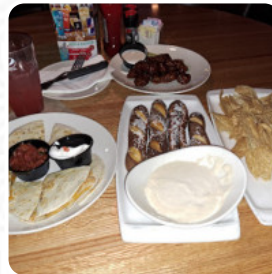

On this homepage, you can find the *complete* [menu](#) of Applebee's Grill from East Mesa. Currently, there are 17 meals and drinks up for grabs. For **seasonal or weekly deals**, please contact the restaurant owner directly. You can also contact them through their website. What [K Ward](#) likes about Applebee's Grill:

Seated at a very sticky table. Instead of wiping it they asked us to move tables. Not usually a big deal but a little frustrating when you have mobility issues. Drinks and salads were delivered before anyone had time to clean the table. Apparently it wasn't the job duty of the hostess or server to do it. Food and atmosphere were good! [read more](#). At Applebee's Grill in East Mesa, tasty barbecue is freshly prepared on an open flame and garnished with tasty sides.