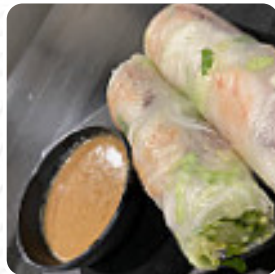

Super Pho Beef Noodle Soup Vietnamese Cuisine Menu

<https://menulist.menu>

1630 Lancaster Dr NE, 97301, Salem, US, United States

+15033914250 - <http://superpho.webs.com>