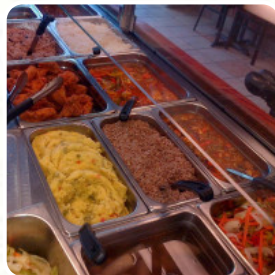

Dacta Bird Menu

<https://menulist.menu>
1553 Ralph Ave, Brooklyn, United States
+13477029106

The *menu of Dacta Bird* from Brooklyn includes 16 meals. On average, meals or drinks on the menu cost about \$6.0. The categories can be viewed on the menu below. What [Your Calming Meditation](#) likes about Dacta Bird: I dont know who is cooking the food now, but everything taste different and when I say different I mean better, like much much better. Please try the curry goat and the stew peas. You wont be disappointed trust me. [read more](#). You can use the WLAN of the restaurant free of charge, And into the accessible rooms also come visitors with wheelchairs or physical disabilities. What [Amanda Reid](#) doesn't like about Dacta Bird: Did not like their food at all. I ordered the liver and salt fish breakfast. The liver tasted sweet like they added a ton of sugar to it and their was no salt in the salt fish at all. I couldn't taste any seasoning. So bland. Very disappointed [read more](#). An additional service offered by the restaurant is the **catering service** for guests, and you have the opportunity to try tasty American meals like **Burger or Barbecue**. Here they also cook South American fresh seafood, meat, as well as beans and potatoes, for breakfast they serve a varied breakfast here.

CURRY CHICKEN \$5.0

Starters

STEW CHICKEN \$5.0

Roti

GOAT WITH ROTI \$8.0

Wings

JERK WINGS \$6.0

Popular Items

FRIED DUMPLING \$0.5

These types of dishes are being served

SALAD

Breakfast

ACKEE AND SALTFISH BREAKFAST \$8.0

CALLALOO BREAKFAST \$6.0

Indian

CHICKEN WITH ROTI \$6.5