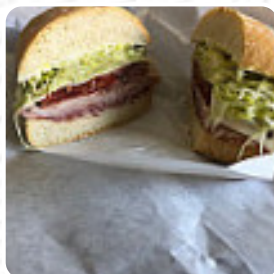

Here you can find the [menu](#) of *The Brass Bear Delicatessen* in Alamo. At the moment, there are **15** dishes and drinks on the menu. You can inquire about [changing offers](#) via phone. What [User](#) likes about The Brass Bear Delicatessen:

I've been at a sandwich fuck lately and chose this place today. it was not disappointed! had rindfleisch eith cheddar on sourdough and it was slammin. cool little nut and pop spot with a good variety of sides, chips and drinks. the bratbeef was super delicate and definitiw fresh. [read more](#). In pleasant weather you can even eat and drink in the outdoor area, And into the accessible rooms also come visitors with wheelchairs or physiological limitations. WiFi is available without additional charges. An additional service offered by the restaurant is the catering service for visitors, In the morning they serve a tasty breakfast here. Ultimately, this restaurant also presents you with a comprehensive selection of different, **already prepared delights**, and you can enjoy here scrumptious American meals like Burger or Barbecue.