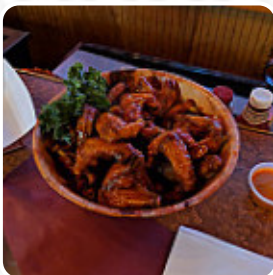

Pic A Lilli Pub Menu

<https://menulist.menu>

231 S Tennessee Ave NJ 8401, Atlantic City, United States
+16093441113 - <https://www.picalilliac.com/>

Here you can find the menu of Pic A Lilli Pub in Atlantic City. At the moment, there are 17 menus and drinks on the food list. You can inquire about seasonal or weekly deals via phone. What [User](#) likes about Pic A Lilli Pub: disappointed! it is on Monday and doors! on Sunday down for a 2 night and my brother recommended this place a little from the beaten away, but the wings lived to the hype. They are not cut, so they are winged and drum. asked for milder and buffalo sauce on the side. that was crispy and right. also a bacon cheeseburger, which was perfectly cooked. kyle takes care of you and so I am disappointed that it is closed. [read more](#). What [User](#) doesn't like about Pic A Lilli Pub:

I have been going to the pic for 25 years with all of my Stockton college buddies and heard that you fired kyle. I want you to know that I am not happy and that he was the pic in AC and before kyle, we had Wally. It's not always about the brand, but often it's your people that are the draw and Kyle is one of those people. I will be going to rhythm and spirits now because kyle treated me like family and I now feel L... [read more](#). A visit to Pic A Lilli Pub is particularly valuable due to the comprehensive variety of **coffee and tea specialties**, Naturally, you should also taste the scrumptious burgers, accompanied by sides like fries, salads, or wedges offered. Moreover, there are fine American meals, such as **burgers and grilled meat**, There are also some *international dishes* to choose from in the menu.