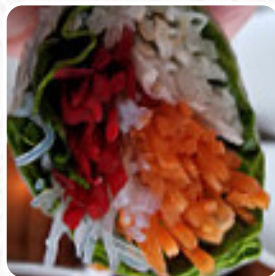

The restaurant from Emeryville offers **16** different **meals and drinks on [the menu](#)** at an average $8.7. What [User](#) likes about Jasmine Blossom Thai Cuisine:

This restaurant is absolutely a jewel in Emeryville. The food is super good and the price is very reasonable! The Pad Lake Ew I ordered had a very generous part. The staff is very friendly. I hope more of us can support local small businesses like this during this unique time. [read more](#). Jasmine Blossom Thai Cuisine The groundbreaking Asian fusion cuisine will thrill you, the exquisite mix of familiar flavors and exciting new creations will amaze!, here they serve a comprehensive brunch for breakfast. The preparation of the dishes is done typically Asian, meals from Thailand are prepared here with the popular spices and (fish-) sauces.