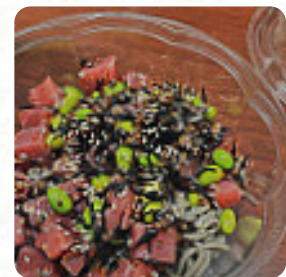

The restaurant from Charlottesville offers **19** different dishes and drinks on [the menu](#) at an average price of $7.8.

What [Valdimirs Staprāns](#) likes about Poke [Sushi](#) Bowl:

Great for lunch. Service is fast and easy. Choose from the menu or build your own bowl. My order is a bed of green, shrimp and crabs, cucumbers and edamame, Ponzu citrus sauce and Macadamia nuts above. [read more](#).

The place also offers the possibility to sit outside and have something in pleasant weather, And into the accessible rooms also come visitors with wheelchairs or physical disabilities. What [Ibrahim Bechtelar](#) doesn't like about Poke [Sushi](#) Bowl:

the taste is good, but the thunfish are not quite fresh. the most important is that the personal never put on mask. I think it's a prerequisite during this pandemic. also his gloves were thrown on the dirty worktop, then he takes them to touch eating directly. I'll never be back. [read more](#). With fresh ingredients like fish, vegetables and meat, Poke Sushi Bowl from Charlottesville prepares for you **fine sushi (e.g., Nigiri and Inside-Out)** and many additional variations, Among the customers, especially fine *juices* are highly sought after.