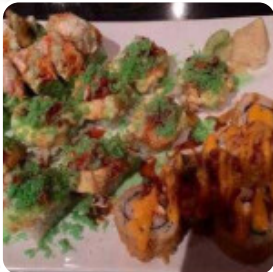

## ***Sake Blue Japanese Bistro Menu***

<https://menulist.menu>

9326 Cedar Center Way Louisville, KY 40291, United States  
+15027081500

On this site, you can find the **complete [menu](#) of Sake Blue Japanese Bistro** from Louisville. Currently, there are *18* dishes and drinks available. For seasonal or weekly deals, please contact the restaurant owner directly.

You can also contact them through their website. What [Nicholas Applegate](#) likes about Sake Blue Japanese Bistro:

Absolutely the best [sushi](#) bar yet! Very good! Comfortable environment with great food! Definitely enjoyed ourselves! This was a very well put together restaurant! Almost as well put together as their delicate [sushi](#) plates! [read more](#). The Sake Blue Japanese Bistro in Louisville dishes out various flavorful seafood menus, there are also delicious vegetarian recipes in the menu. A lot of freshly harvested vegetables, fish and meat is used in the **healthy Japanese cuisine** of Sake Blue Japanese Bistro, The creative fusion of different dishes with fresh and occasionally daring products is highly valued by the visitors - a nice example of Asian Fusion.