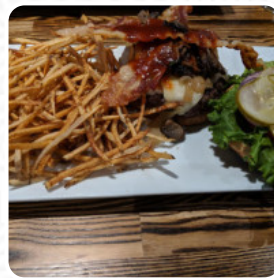

## ***L.a. Grill In Arl Menu***

<https://menulist.menu>

2530 Columbia Pike, Gton, United States Of America, Shirlington

**+17036851560**

On this website, you can find the **complete [menu](#)** of **L.a. Grill In Arl** from Shirlington. Currently, there are **15** meals and drinks available. For seasonal or weekly deals, please contact the owner of the restaurant directly.