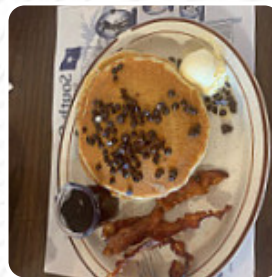

On this homepage, you can find the [complete menu](#) of Golden Griddle Pancake House from North Myrtle Beach. Currently, there are **18** menus and drinks available. For seasonal or weekly deals, please contact the owner of the restaurant directly. You can also contact them through their website. What [April Jacobs](#) likes about Golden Griddle Pancake House:

it will be very full during the rush hour b fast, but the family has some of the best pancakes around and their food comes fast, so if it is a waiting time, it should not take long. also can choose pancakes instead of pouring on any ice plate u them. [read more](#). The restaurant and its premises are wheelchair accessible and thus usable with a wheelchair or physical disabilities. What [Lina Hermann](#) doesn't like about Golden Griddle Pancake House:

Tourist. We ate at the Golden Griddle Pancake House after reading the reviews on the internet. We were not disappointed. The food and service was great. Our eggs, bacon, and hash browns were prepared to our satisfaction. This will be our breakfast stop when we visit Myrtle Beach. [read more](#). Various tasty French dishes are served in Golden Griddle Pancake House from [North Myrtle Beach](#), and you have the opportunity to try tasty American dishes like *Burger or Barbecue*. Even South American fresh seafood, meat, as well as corn and potatoes are cooked here, there are also **delectable [vegetarian recipes](#)** on the menu.