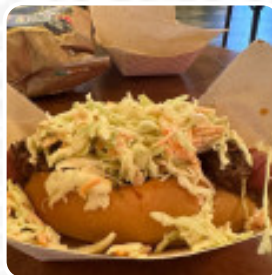

The S&w Market Menu

<https://menulist.menu>
56 Patton Ave, 28801, Asheville, US, United States
+18285755236 - <http://swmarketavl.com/>

Here you can find the [menu](#) of **The S&w Market** in Asheville. At the moment, there are **10** menus and drinks on the card. You can inquire about [changing offers](#) via phone. What [User](#) likes about The S&w Market: Lovely atmosphere! I like that this place is great not just for the food but the welcoming and cozy vibes. As first timers, me and my friends loved it. I stopped by the chicken palace and ice cream spots, and my friend, at the Thai stop. So, we recommend ! [read more](#). You can use the WLAN of the place at no extra cost, And into the accessible spaces also come customers with wheelchairs or physical limitations. If the weather are right, you can also eat and drink outside. What [Joel Miller](#) doesn't like about The S&w Market: i am frequently at this food place these days. I like the food very much and find the building charming, my only complaint is that the music is repetitive. I must have come three times and the same songs are playing. I also tried leaving a tip for the cleaning staff, they seemed to be working hard and who knows what they get paid but I could not find a tip jar and ended up giving cash directly. I would like to see so... [read more](#). During meals, a refreshing drink is essential. In this gastropub, you will find not only delectable meals, but also a large and comprehensive diversity of good beers and other alcoholic drinks that compliment the food, and you can look forward to the tasty typical seafood cuisine. Furthermore, you can order fresh *grilled meat*, You can take a break at the bar with a freshly tapped beer or other alcoholic and non-alcoholic drinks.