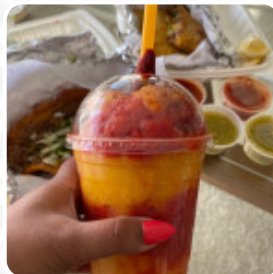

A complete [menu](#) of La Eloteria Dmv from Edmonston covering all 13 courses and drinks can be found here on the menu. For changing offers, please get in touch via phone or use the contact details provided on the website.

What [User](#) likes about La Eloteria Dmv:

I found this place through TikTok a few months ago and omg I'm so happy I did! This is the BEST birria I've had and I love that they have chicken birria as well, because I'm not the biggest beef eater. Their esquite is delicious too! I crave their food all the time it's 100% worth checking out. Their service is also great and are very clear on how to pickup your order, and they're always quick to bring it out to your... [read more](#). Look forward to the **diverse, scrumptious Mexican cuisine**, traditionally prepared with corn, beans and chilies (hot peppers), By availing of the **catering service** from La Eloteria Dmv in Edmonston, the meals can be obtained at home or at the party.