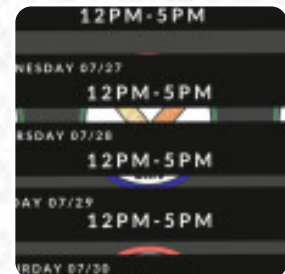

La Eloteria Dmv Menu

<https://menulist.menu>

7610 23rd Ave, 20783, Hyattsville, US, Edmonston, United States
+12403809314 - <https://www.laeloteriadmv.com/>

A complete [menu](#) of La Eloteria Dmv from Edmonston covering all 13 courses and drinks can be found here on the menu. For changing offers, please get in touch via phone or use the contact details provided on the website.

What [User](#) likes about La Eloteria Dmv:

I found this place through TikTok a few months ago and omg I'm so happy I did! This is the BEST birria I've had and I love that they have chicken birria as well, because I'm not the biggest beef eater. Their esquite is delicious too! I crave their food all the time it's 100% worth checking out. Their service is also great and are very clear on how to pickup your order, and they're always quick to bring it out to your... [read more](#). Look forward to the **diverse, scrumptious Mexican cuisine**, traditionally prepared with corn, beans and chilies (hot peppers), By availing of the **catering service** from La Eloteria Dmv in Edmonston, the meals can be obtained at home or at the party.