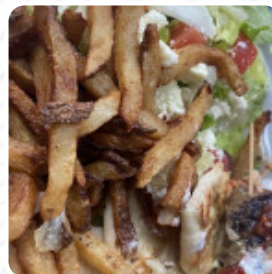

We might have *the menu of Ky Gyro* from Concourse B, Atlanta Airport, N Terminal Pkwy Gate College Park in the photos. A list of the dishes and drinks can be found further down. Are you currently at Ky Gyro or planning a visit? Help us by **publishing an overview of the dishes and drinks here**. What [User](#) likes about Ky Gyro: It's insane it's not 4.8 stars average. Food is CHEAP. I mean a platter is like $11 . You get fries, pita, salad and chicken for $11. I work near here and have tried all the spots and this is my favorite. I get the Greek Salad w/ Chicken 2-3x a week. [read more](#). As a customer, you can use the WLAN of the place free of charge, Depending on the weather conditions, you can also sit outside and be served. What [User](#) doesn't like about Ky Gyro: horrible experience! The server was a very rude lady who scolded us a couple of times for making questions about Portuguese food, a cuisine we are not that familiar with! She rushed us to order and was very aggressive! I just left the place because I felt I was paying for being bullied! I even had to tell this lady: if you go to my country and ask for the food, I will be happy to showcase our dishes! The place was emp... [read more](#). At Ky Gyro in Concourse B, Atlanta Airport, N Terminal Pkwy Gate College Park, **scrumptious Greek dishes** like Gyros, Souvlaki and Seafood, along with sides like rice, feta cheese salad, Pita bread and Tzatziki are served to you, This restaurant offers a catering service that allows customers to eat the meals at home or at the party.