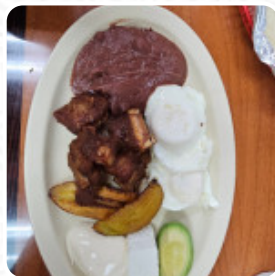

The **menu for El Sazon K-tracho #2 Familiar** from Kalkbaai iNingizimu Afrika is currently not available. On our webpage you can find a **comprehensive choice of other meal plans** from Kalkbaai iNingizimu Afrika as well. Why not take a look or help Menulist and upload the menu here. What [User](#) likes about El Sazon K-tracho #2 Familiar:

S!!! This spot will always be our FAVORITE home food spot. The service there is amazing, always checking up on their customers and the food is great, the soups were okay!! But from what I 've tried the sopas, carne asada plate and platanos plate and the tostadas, those are so great when you have a mixture of cravings. Ambiance is good, the atmosphere is something else, love the way they decorate and it 's such a nice... [read more](#). What [User](#) doesn't like about El Sazon K-tracho #2 Familiar:

So I called order to pick up today asked for added avocado on my order and when I got home there was no avocado in none of my four valedadas. I called to ask why was I charged for extra avocado and all I got was that they 're out of avocado and that they 've added extra protein however I was not informed of the exchange made for the avocado during the pick up of my food? This places has horrible customer service! [read more](#).