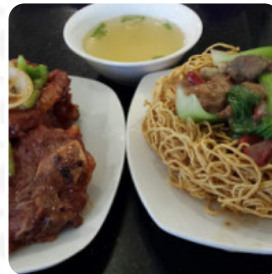

A complete [menu](#) of Luong Hai Ky from S San Diego covering all 16 menus and drinks can be found here on the menu. For [seasonal or weekly deals](#), please get in touch via phone or use the contact details provided on the website. What [future c](#) likes about Luong Hai Ky:

Service was A+. The waitress was very nice. I love egg noodles but I have a recommendation for the owners. The soup and be remixed to have much less MSG by increasing the quantity of Salt and Sugar. I suggest them to do so because a lot of people like me are sensitive to MSG and don't like the absolute heavy headed knock out experience afterwards of consuming too much MSG. Please take my suggestion. I think you're bu... [read more](#). What [Brandon Leuangpaseuth](#) doesn't like about Luong Hai Ky:

Stopped by on a cold day in Mira Mesa to try. It was around $15-$16 a bowl of noodles. I tried the BBQ pork and it was nothing special, even on a cold day. The atmosphere was quite big and the place was not too busy. Not quite sure I'd try this place again. 3 bowls ended up being $61 with tip [read more](#). The Luong Hai Ky from S San Diego serves various **tasty seafood dishes**.