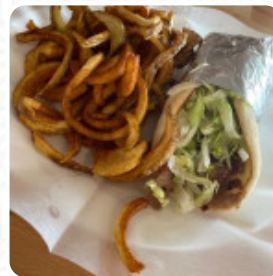

A complete [menu](#) of Gyro Cafe from Panama City covering all **14** dishes and drinks can be found here on the card. For *changing offers*, please get in touch via phone or use the contact details provided on the website. What

[User](#) likes about Gyro Cafe:

First time coming at the restaurant, I was expressed ! My son and I had the staff undivided attention with a warm greet! They were also attentive to my questions of the the menuKid-friendliness: Apple juice and interact with children. [read more](#). You can use the WLAN of the restaurant at no extra cost. What [User](#) doesn't like about Gyro

Cafe:

I love the place always have but for the past at least 6 months off on no cooks wear gloves maybe one guy I refuse to eat anytime I see them not wear gloves which is most of the time ..... But please it's a easy ask please please make sure the cooks wear [read more](#). Gyro Cafe from Panama City provides fine, good Mediterranean cuisine with its typical dishes, The dishes of this establishment can also be enjoyed at home or at the party thanks to a catering service. In addition to simple snacks, sweet pieces and cakes, we also serve cold and hot drinks, You can also look forward to the typical delicious **French cuisine**.