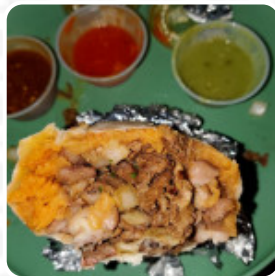

A complete [menu](#) of El Jefe Mexican Grill (beaverton) from Beaverton covering all 17 menus and drinks can be found here on the card. For [changing offers](#), please get in touch via phone or use the contact details provided on the website. What [Brendan Mitchell](#) likes about El Jefe Mexican Grill (beaverton):

Ok so here's the deal. Previously I had this place as a two star rating because the tacos weren't as good as el comalillo across the street. And they still aren't. If you want tacos El comalillo is the place to go. BUT!!! If you want grilled chicken you they definitely have some quality stuff coming off that grill. The three piece meal is my personal favorite. Only reason they get four stars instead of 5 is due to: 1. t... [read more](#). The restaurant is accessible and can therefore also be used with a wheelchair or physical disabilities. What [Patrick Dubois](#) doesn't like about El Jefe Mexican Grill (beaverton):

Heard rave reviews about this place for its chicken. I tried the birria. Should have tried the chicken. The birria had no flavor and reminded me of a crocpot roast my mother in law would have made lacking flavor, seasons and any chance at saving. Food: 3/5 [read more](#). A visit to El Jefe Mexican Grill (beaverton) is particularly valuable due to the large diversity of coffee and tea specialties, Don't miss the chance to try the delicious pizza, prepared fresh in an original way. Would you rather enjoy the food in your own four walls or at a special place like a party? Thanks to the in-house catering, that's easily possible, Many customers are also especially looking forward to the **diverse, delectable Mexican cuisine.**