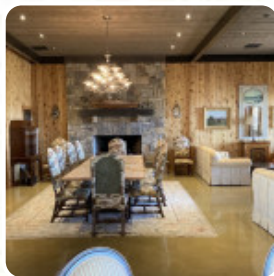

Here you can find the [menu](#) of **Tasting Room Taphouse At Mount Ida Reserve** in Albemarle County. At the moment, there are **17** dishes and drinks on the food list. You can inquire about changing offers via phone. What [Pharuewisa P](#) likes about Tasting Room Taphouse At Mount Ida Reserve:

It's a very beautiful winery. Wine, cocktails and food. I like cocktails, food is not the best but there is something to enjoy with the view and wine or drinks. Can see mountain view, green grass and sky. service from staff here was great. recommended to stop by if you around. [read more](#). The restaurant offers free WiFi for its customers, And into the accessible spaces also come visitors with wheelchairs or physiological limitations. What [A E Amador](#) doesn't like about Tasting Room Taphouse At Mount Ida Reserve:

Judging from our visit in August, this place is in hard need of: 1) A good chef, 2) A good service manager, and 3) Better training to employees. This place banks of attracting people for its impressive views, grand patio and beautiful building but other than that, there's just little to no substance. [read more](#). For those who want to have a drink after work and hang out with friends, Tasting Room Taphouse At Mount Ida Reserve from Albemarle County is a good bar, For a snack, the delicious *sandwiches*, small salads and other snacks are suitable.