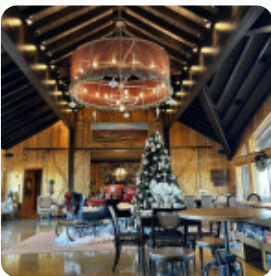

Here you can find the [menu](#) of **Tasting Room Taphouse At Mount Ida Reserve** in Albemarle County. At the moment, there are **17** dishes and drinks on the food list. You can inquire about changing offers via phone. What [Pharuewisa P](#) likes about Tasting Room Taphouse At Mount Ida Reserve:

It's a very beautiful winery. Wine, cocktails and food. I like cocktails, food is not the best but there is something to enjoy with the view and wine or drinks. Can see mountain view, green grass and sky. service from staff here was great. recommended to stop by if you around. [read more](#). The restaurant offers free WiFi for its customers, And into the accessible spaces also come visitors with wheelchairs or physiological limitations. What [A E Amador](#) doesn't like about Tasting Room Taphouse At Mount Ida Reserve:

Judging from our visit in August, this place is in hard need of: 1) A good chef, 2) A good service manager, and 3) Better training to employees. This place banks of attracting people for its impressive views, grand patio and beautiful building but other than that, there's just little to no substance. [read more](#). For those who want to have a drink after work and hang out with friends, Tasting Room Taphouse At Mount Ida Reserve from Albemarle County is a good bar, For a snack, the delicious *sandwiches*, small salads and other snacks are suitable.