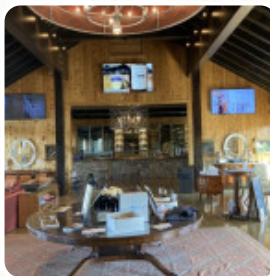

Here you can find the [menu](#) of **Tasting Room Taphouse At Mount Ida Reserve** in Albemarle County. At the moment, there are **17** dishes and drinks on the food list. You can inquire about changing offers via phone. What [Pharuewisa P](#) likes about Tasting Room Taphouse At Mount Ida Reserve:

It's a very beautiful winery. Wine, cocktails and food. I like cocktails, food is not the best but there is something to enjoy with the view and wine or drinks. Can see mountain view, green grass and sky. service from staff here was great. recommended to stop by if you around. [read more](#). The restaurant offers free WiFi for its customers, And into the accessible spaces also come visitors with wheelchairs or physiological limitations. What [A E Amador](#) doesn't like about Tasting Room Taphouse At Mount Ida Reserve:

Judging from our visit in August, this place is in hard need of: 1) A good chef, 2) A good service manager, and 3) Better training to employees. This place banks of attracting people for its impressive views, grand patio and beautiful building but other than that, there's just little to no substance. [read more](#). For those who want to have a drink after work and hang out with friends, Tasting Room Taphouse At Mount Ida Reserve from Albemarle County is a good bar, For a snack, the delicious *sandwiches*, small salads and other snacks are suitable.