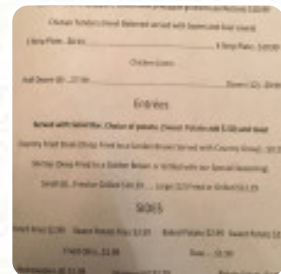

Adams Family Menu

<https://menulist.menu>

60092 Pecan Rd, Smithville, USA, United States

(+1)6626514477 - <https://www.facebook.com/Adams-Family-Restaurant-1574474186188090/>

Here you can find the menu of Adams Family in Smithville. At the moment, there are 17 courses and drinks on the menu. You can inquire about seasonal or weekly deals via phone. What [Douglas H Malcolm](#) likes about Adams Family: