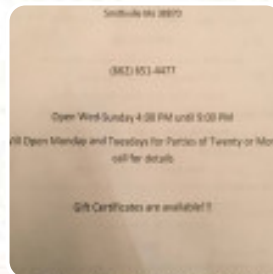

Adams Family Menu

<https://menulist.menu>

60092 Pecan Rd, Smithville, USA, United States

(+1)6626514477 - <https://www.facebook.com/Adams-Family-Restaurant-1574474186188090/>

Here you can find the menu of Adams Family in Smithville. At the moment, there are 17 courses and drinks on the menu. You can inquire about seasonal or weekly deals via phone. What [Douglas H Malcolm](#) likes about Adams Family: