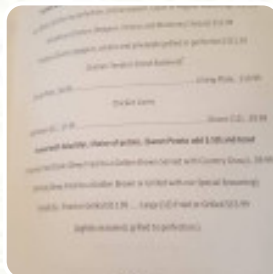

Adams Family Menu

<https://menulist.menu>

60092 Pecan Rd, Smithville, USA, United States

(+1)6626514477 - <https://www.facebook.com/Adams-Family-Restaurant-1574474186188090/>

Here you can find the menu of Adams Family in Smithville. At the moment, there are 17 courses and drinks on the menu. You can inquire about seasonal or weekly deals via phone. What [Douglas H Malcolm](#) likes about Adams Family: