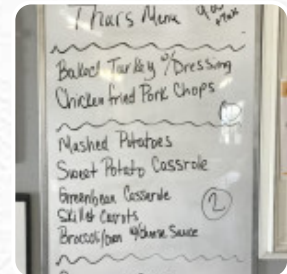

On this site, you can find the **complete menu** of **Mj's Tin Box Cafe** from Mountainburg. Currently, there are 17 meals and drinks up for grabs. For seasonal or weekly deals, please contact the owner of the restaurant directly.

You can also contact them through their website. What [Donna Williams](#) likes about Mj's Tin Box Cafe:

Great food. Home cooking chicken fried steak was perfect, real meat!! Enjoyed it and will go back. Down side only open 11am to 2:00 Monday through Friday closed on weekend Service: Dine in Meal type: Lunch Price per person: $10–20 Food: 5 Service: 5 Atmosphere: 5 [read more](#). The rooms on site are wheelchair accessible and can also be used with a wheelchair or physiological disabilities, Depending on the weather conditions, you can also sit outside and eat and drink. If you crave for *sweet dishes*, Mj's Tin Box Cafe with its delicious desserts can surely make an end of it, Here you'll find sweet pastries and cake, simple snacks and chilled refreshments and hot drinks. Not to be overlooked is also the extensive diversity of **coffee and tea specialties** in this restaurant.