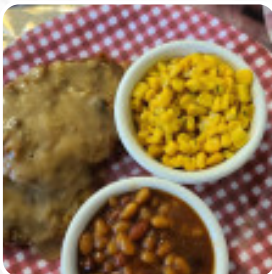

On this site, you can find the **complete menu** of **Mj's Tin Box Cafe** from Mountainburg. Currently, there are 17 meals and drinks up for grabs. For seasonal or weekly deals, please contact the owner of the restaurant directly.

You can also contact them through their website. What [Donna Williams](#) likes about Mj's Tin Box Cafe:

Great food. Home cooking chicken fried steak was perfect, real meat!! Enjoyed it and will go back. Down side only open 11am to 2:00 Monday through Friday closed on weekend Service: Dine in Meal type: Lunch Price per person: $10–20 Food: 5 Service: 5 Atmosphere: 5 [read more](#). The rooms on site are wheelchair accessible and can also be used with a wheelchair or physiological disabilities, Depending on the weather conditions, you can also sit outside and eat and drink. If you crave for *sweet dishes*, Mj's Tin Box Cafe with its delicious desserts can surely make an end of it, Here you'll find sweet pastries and cake, simple snacks and chilled refreshments and hot drinks. Not to be overlooked is also the extensive diversity of **coffee and tea specialties** in this restaurant.