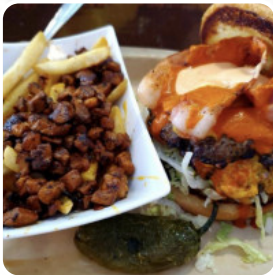

Smash N' Roll Menu

<https://menulist.menu>

5001 N Mesa St Suite 1, El Paso, USA, United States
(+1)9152496565 - <http://www.smashnroll.com/>

Here you can find the [menu](#) of **Smash N' Roll** in El Paso. At the moment, there are **18** dishes and drinks on the menu. You can inquire about *changing offers* via phone. What [Travis D](#) likes about Smash N' Roll: Burgers, Dogs and fries; Oh my!! An absolutely delicious experience. Beginning with the Brussels sprouts appetizer to the Pastor Dog and Smash burger; everything was full of flavor. [read more](#). The restaurant is accessible and can therefore also be used with a wheelchair or physical disabilities, and there is free WiFi. If the weather are right, you can also eat outside. What [Krystie P](#) doesn't like about Smash N' Roll: Decent spot to grab a bite to eat. My husband got the burger and said it was good, fries had a weird beer after taste. I got the salad. Flavor was good, only weird thing was the chicken was grilled and then fried? Kind of weird to fry grilled chicken. Overall though it was a decent spot to stop for food. [read more](#). Smash N' Roll from El Paso is a good option for a bar if you want to have a cocktail after work and hang out with friends, Also, the drinks menu at this place is exceptional and offers a significant and comprehensive selection of both local and international beers, which are definitely worth a try. Would you rather enjoy the food in your own four walls or at a special place like an event? Thanks to the in-house catering, that's easily possible, And of course, you should also try the [fine burgers](#), with sides such as fries, salads, or wedges offered.

Smash N' Roll Menu

Alcoholic Drinks

BEER

Sandwiches & Hot Paninis

HAMBURGER

Starters & Salads

FRIES

Chicken