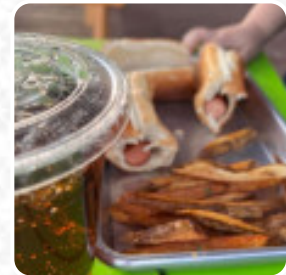

Smash N' Roll Menu

<https://menulist.menu>

5001 N Mesa St Suite 1, El Paso, USA, United States
(+1)9152496565 - <http://www.smashnroll.com/>

Here you can find the [menu](#) of **Smash N' Roll** in El Paso. At the moment, there are **18** dishes and drinks on the menu. You can inquire about *changing offers* via phone. What [Travis D](#) likes about Smash N' Roll: Burgers, Dogs and fries; Oh my!! An absolutely delicious experience. Beginning with the Brussels sprouts appetizer to the Pastor Dog and Smash burger; everything was full of flavor. [read more](#). The restaurant is accessible and can therefore also be used with a wheelchair or physical disabilities, and there is free WiFi. If the weather are right, you can also eat outside. What [Krystie P](#) doesn't like about Smash N' Roll: Decent spot to grab a bite to eat. My husband got the burger and said it was good, fries had a weird beer after taste. I got the salad. Flavor was good, only weird thing was the chicken was grilled and then fried? Kind of weird to fry grilled chicken. Overall though it was a decent spot to stop for food. [read more](#). Smash N' Roll from El Paso is a good option for a bar if you want to have a cocktail after work and hang out with friends, Also, the drinks menu at this place is exceptional and offers a significant and comprehensive selection of both local and international beers, which are definitely worth a try. Would you rather enjoy the food in your own four walls or at a special place like an event? Thanks to the in-house catering, that's easily possible, And of course, you should also try the [fine burgers](#), with sides such as fries, salads, or wedges offered.