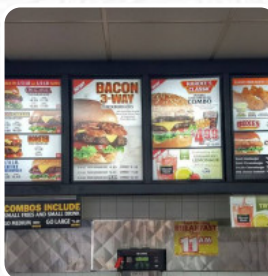

Hardee's Menu

<https://menulist.menu>

4428 New Jesup Hwy, Brunswick, USA, United States

+19122618751 - <https://locations.hardees.com/ga/brunswick/4428-new-jesup-hwy>