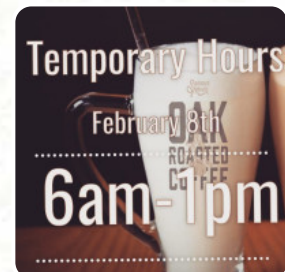

Summer Moon Coffee Menu

<https://menulist.menu>

19901 Kingsland Blvd, Houston, United States

(+1)2817174698,(+1)2819541048 -

<https://locations.summermooncoffee.com/locations/kingsland-blvd-houston/>

The **menu of Summer Moon Coffee** from Houston includes 17 dishes. On average, **dishes or drinks on the [card](#)** cost about \$4.4. The categories can be viewed on the menu below. What [joyren joyren](#) likes about Summer Moon Coffee:

WINTERMOON \$4.8

Summer Moon Coffee Menu

Summer Moon Coffee

19901 Kingsland Blvd, Houston,
United States

Opening Hours:

Monday 06:00 -20:00
Tuesday 06:00 -20:00
Wednesday 06:00 -20:00
Thursday 06:00 -20:00
Friday 06:00 -20:00
Saturday 07:00 -20:00
Sunday 07:00 -20:00