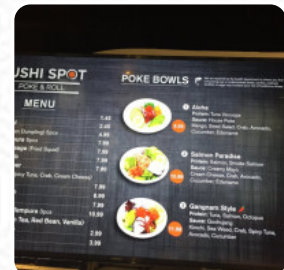

On this homepage, you can find the *complete menu* of *Sushi Spot* from Plano. Currently, there are **18** dishes and drinks up for grabs. For **changing offers**, please contact the owner of the restaurant directly. You can also contact them through their website. What [User](#) likes about Sushi Spot:

Great spot! Tucked away in a food court that is located at the very end of a strip mall, you might miss it. But, do yourself a favor and stop in. The portions are giant for the price you pay. And they do not sacrifice the quality for the quantity! We ordered the jalapeño bomb roll, hot night roll, and the Katsu bento. They were all delicious! It was way more food than we anticipated for the 2 of us and took home a st... [read more](#). As a visitor, you can use the WLAN of the restaurant free of charge. Sushi Spot from Plano prepares for you tasty sushi (e.g., Maki and Te-Maki), as well as in many additional variations, with fresh ingredients like fish, vegetables and meat, and easily digestible Japanese menus are being made with lots of freshly harvested vegetables, fish and meat.