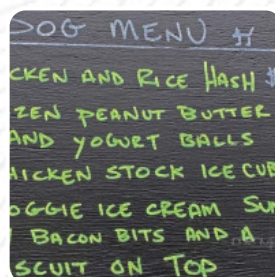

A complete [menu](#) of Trailside Cafe from Willow covering all 17 courses and drinks can be found here on the card. For **changing offers**, please get in touch via phone or use the contact details provided on the website. What [Morgan Larson](#) likes about Trailside Cafe:

Okay, so THIS place is a little gem. Stopped for some piping hot cider and butternut squash soup, which I cannot recommend any higher- I came back the next day for another cup to-go, it was so warm and cozy in my tum. Also, the 2nd time I went, there were fluffy siberian huskies waiting patiently in their enclosure to be adored while I waited for my soup. Totally worth the stop! A fun, quick, novel experience with de... [read more](#). You can use the WiFi of the establishment free of charge. Trailside Cafe from Willow is a **cozy café**, where you can enjoy a snack or cake with a steaming coffee or a hot chocolate, Furthermore, the guests of the establishment enjoy the large variety of the differing coffee and tea specialities that the establishment has available. Those who visit this restaurant will enjoy the splendid outlook of countless sights, and you can look forward to the scrumptious classic seafood cuisine.