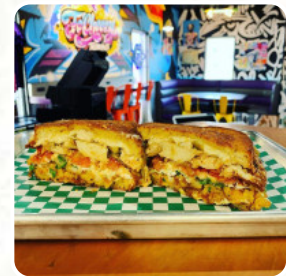

A complete [menu](#) of Fo'cheezy Twisted Meltz Spb from St Pete Beach covering all 18 menus and drinks can be found here on the food list. For seasonal or weekly deals, please get in touch via phone or use the contact details provided on the website. What [Mandy Klaus](#) likes about Fo'cheezy Twisted Meltz Spb:

Food is delicious. Amazing however the place wasn't clean. My daughter had to wipe down our table. Service was quick and pleasant but the employee at the counter seemed impatient with our indecision reading the menu being the first time there. Wasn't rude just seemed impatient. Food is superb though. Service: Dine in Meal type: Lunch Price per person: $10–20 Food: 5 Service: 3 Atmosphere: 3 Recommended dishes: Juke B... [read more](#). The restaurant is accessible and can therefore also be used with a wheelchair or physical disabilities, Depending on the weather, you can also sit outside and have something. WiFi is available without additional charges. What

[David Himes](#) doesn't like about Fo'cheezy Twisted Meltz Spb:

We had the cluck Norris, loaded tots, and truffle sandwich. The bread is super salty. We gave it a chance because they were on Fox 13. It's not worth the money or trip. Make a sandwich at home. [read more](#). In case you're craving some seasoned South American cuisine, you're in the right place: tasty dishes, roasted with fish, seafood, and meat, but also corn, beans, and potatoes are in the menu, Customers can enjoy the dishes from establishment through a **catering service** on-site or at the event. In addition, you can order fresh *grilled grill goods*, For a snack in between, the tasty sandwiches, small salads, and other snacks are suitable.