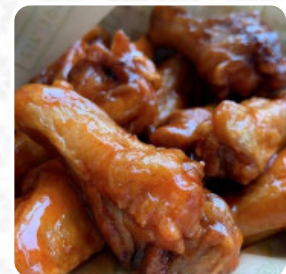

Wingstop Menu

<https://menulist.menu>

10 N Wolfe Ave, Edwards, United States

(+1)6612584200 - <https://www.wingstop.com/location/wingstop-1676-kern-county-ca/menu>

On this homepage, you can find the [complete menu](#) of Wingstop from Edwards. Currently, there are 17 menus and drinks up for grabs. For *changing offers*, please contact the owner of the restaurant directly. You can also contact them through their website. What [User](#) likes about Wingstop: