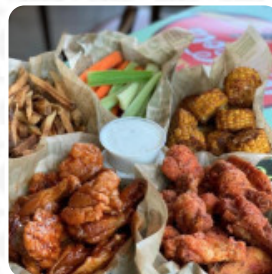

Wingstop Menu

<https://menulist.menu>

10 N Wolfe Ave, Edwards, United States

(+1)6612584200 - <https://www.wingstop.com/location/wingstop-1676-kern-county-ca/menu>

On this homepage, you can find the [complete menu](#) of Wingstop from Edwards. Currently, there are 17 menus and drinks up for grabs. For *changing offers*, please contact the owner of the restaurant directly. You can also contact them through their website. What [User](#) likes about Wingstop: