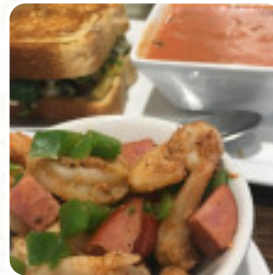

First Watch Menu

<https://menulist.menu>
920 NW Pryor Rd, Lees Summit, United States
+18162091440 - <https://www.firstwatch.com/locations/lees-summit/>