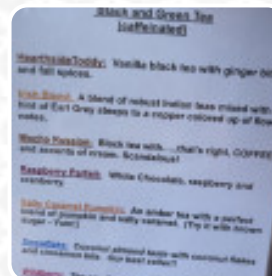

Front Porch Tea Room And Gathering Place Menu

<https://menulist.menu>
25 W Market St, 17406, Hallam, US, United States
(+1)7177557510 - <https://frontporchtearoom.com/>

Here you can find the [menu](#) of **Front Porch Tea Room And Gathering Place** in Hallam. At the moment, there are 17 menus and drinks on the menu. You can inquire about *changing offers* via phone. What [User](#) likes about Front Porch Tea Room And Gathering Place:

My friend and I had a tea lunch on Saturday. The food was delicious. Lavender and taco scones. Then a salad with walnuts and mandarin oranges. The sandwiches were delightful with edible pansies. I think my favorite was the cold strawberry soup. A lovely lavender infused desert topped it all off. Definitely a place to visit. Food: 5/5 [read more](#). What [User](#) doesn't like about Front Porch Tea Room And Gathering Place:

Funny because in the past have never had a problem. Also seems like the portion siz... [read more](#). A visit to Front Porch Tea Room And Gathering Place is particularly valuable due to the extensive selection of coffee and tea specialties, The yummy **sandwiches**, healthy salads and other snacks can be planned well as a snack.