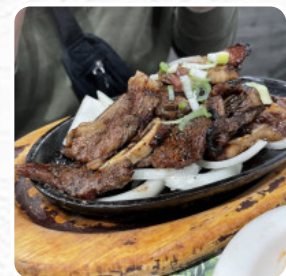

New Seoul Menu

<https://menulist.menu>

14007 Highway 99, Lynnwood I-98087-1705, United States
+14257878616 - <https://new-seoul-restaurant-wa-1.hub.biz/>