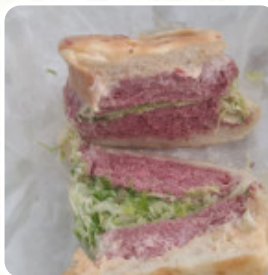

## Lou's Deli Menu

<https://menulist.menu>  
22819 Greenfield Rd, 48075, Southfield, US, United States  
+12485596001 - <http://www.lousdeli.net/>

Here you can find the [menu](#) of Lou's Deli in Southfield. At the moment, there are 18 courses and drinks on the menu. You can inquire about *seasonal or weekly deals* via phone. What [User](#) likes about Lou's Deli: Amazing corned beef I have ever tasted omggg I fantasize about it when I'm hungry lol it was served fresh hot and cooked all the way through, friendly service. However the lemonade taste like it will give you diabetes but it was good overall!!! Best experience ever!! [read more](#). The diner is accessible and can therefore also be used with a wheelchair or physical limitations, and there is no-charge WLAN. What [d](#) doesn't like about Lou's Deli: Had 2 cornbeef egg rolls one had a half of a tooth pic in it. I'm so glad I was eating slow that could have went bad. Like how? Lou's delis quality is poor. The workers just don't care. [read more](#). Various [delicious French meals](#) are served in Lou's Deli from Southfield, and you can try scrumptious American menus like Burger or Barbecue. If you have little appetite, you can treat yourself to one of the fine sandwiches, a healthy salad or another snack, Furthermore, you save time with the diversity of already prepared **delicacies**, without having to compromise on pleasure.