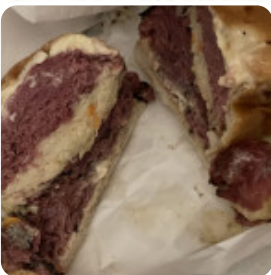

## Lou's Deli Menu

<https://menulist.menu>  
22819 Greenfield Rd, 48075, Southfield, US, United States  
+12485596001 - <http://www.lousdeli.net/>

Here you can find the [menu](#) of Lou's Deli in Southfield. At the moment, there are 18 courses and drinks on the menu. You can inquire about *seasonal or weekly deals* via phone. What [User](#) likes about Lou's Deli: Amazing corned beef I have ever tasted omggg I fantasize about it when I'm hungry lol it was served fresh hot and cooked all the way through, friendly service. However the lemonade taste like it will give you diabetes but it was good overall!!! Best experience ever!! [read more](#). The diner is accessible and can therefore also be used with a wheelchair or physical limitations, and there is no-charge WLAN. What [d](#) doesn't like about Lou's Deli: Had 2 cornbeef egg rolls one had a half of a tooth pic in it. I'm so glad I was eating slow that could have went bad. Like how? Lou's delis quality is poor. The workers just don't care. [read more](#). Various [delicious French meals](#) are served in Lou's Deli from Southfield, and you can try scrumptious American menus like Burger or Barbecue. If you have little appetite, you can treat yourself to one of the fine sandwiches, a healthy salad or another snack, Furthermore, you save time with the diversity of already prepared **delicacies**, without having to compromise on pleasure.