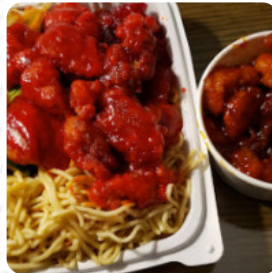

The *menu of Magic Dragon Chinese Eatery* from Seattle includes 17 dishes. On average, **dishes or drinks on [the menu](#)** cost about $8.1. The categories can be viewed on the menu below. What [Bill](#) likes about Magic Dragon Chinese Eatery:

Value for money!. Very pleasant semi fast Chinese food place, large menu and if they can, they'll make things not on the menu. Had the beef chow fun, nicely done. Staff could not be more courteous or solicitous. Keep checking that I was happy with my meal. Lot of regulars, which is a good sign, coming in to pickup lunch. [read more](#). In Magic Dragon Chinese Eatery from Seattle, expect **versatile, delicious Chinese cuisine** that's traditionally cooked in a wok.