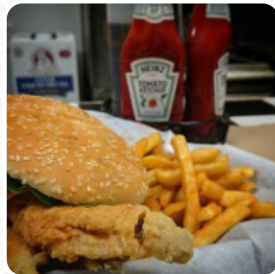

Grandma B.s. Cafe Menu

<https://menulist.menu>

2537 Wylie Ave, Pittsburgh I-15219-4570, United States

+14126814087

On this webpage, you can find the *complete [menu](#)* of *Grandma B.s. Cafe* from Pittsburgh. Currently, there are 17 meals and drinks up for grabs. For changing offers, please contact the owner of the restaurant directly. You can also contact them through their [website](#). What [User](#) likes about Grandma B.s. Cafe:

Food is soooo good! Best hole in the wall home cooked diner feel. Owner is super nice! I got the big g combo and it was great! The gourmet tea is literally to die for, I'd drink a whole gallon of it! Highly recommend! FYI, cash only here! Food: 5/5 [read more](#). What [User](#) doesn't like about Grandma B.s. Cafe:

Best Philly Cheese steak outside of Philly. It's worth the stop. Friendly and fun atmosphere. "I'd you don't like k e the food, your tongue us lying." Food: 5/5 [read more](#). Should you wish to sample fine **American meals like burgers or barbecue**, then Grandma B.s. Cafe in Pittsburgh is the ideal place for you, Also, the drinks menu at this place is exceptional and offers a significant and varied diversity of both local and international beers, which are definitely worth a try. Not to be left out is the comprehensive diversity of **coffee and tea specialties** in this restaurant, You can take a break at the bar with a freshly tapped beer or other alcoholic and non-alcoholic drinks.

These types of dishes are being served

SALAD

TUNA STEAK

BURGER

Grandma B.s. Cafe Menu

Grandma B.s. Cafe

2537 Wylie Ave, Pittsburgh I-
15219-4570, United States

Opening Hours: