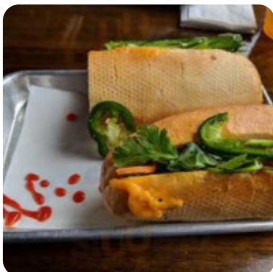

The Menu of **Ineffable Ca Phe** from **Pittsburgh** includes about 19 different menus and drinks. On average, you pay for a dish / drink about $7.3. What **Daè Jones** likes about Ineffable Ca Phe:

I had never heard of Ineffable Cà Phê but I'm here for it. It won't be last time there. The owner is awesome and the food is absolutely delish. I had a seitan and a chicken Bahn Mi sandwich and it was packed with flavor. They also have build your own bubble tea. I could sit there all day. It's a relaxing environment. [read more](#). With the extensive selection of *coffee and tea specialties*, a visit to Ineffable Ca Phe becomes even more attractive. In addition, the cocktail menu that is offered in this established eatery is impressive. It offers a diverse variety of beers from the region and the whole world. Sometimes you may not want to consume a lot, in this case one of the fine **sandwiches**, a healthy salad or another snack is just right. In addition, many customers look forward to enjoying traditional Vietnamese dishes with the perfect hint of Southeast Asian flavor during a visit at the Ineffable Ca Phe.