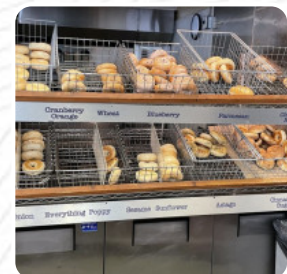

The restaurant from Boise offers **17 different meals and drinks on the card** at an average price of $2.9. What [Jeremy Paxman](#) likes about Blue Sky Bagels:

Love a good bagel sandwich? This is the spot. Blue Sky is awesome if you want a great selection of bagels and cream cheese . While you're there, get a sandwich you wont regret it. [read more](#). What [Cassandra P](#) doesn't like about Blue Sky Bagels:

This is one of my favorite places to go, but lately, service has been less than great. My items always have things missing or made incorrectly (like cream cheese and veggies missing from my sandwich or meat being heated up when I asked for a cold sandwich), and it's a bummer. Especially when you have to go back to the store from home because it is made wrong. The people behind the counter are always busy talking to e... [read more](#). At Blue Sky Bagels from Boise, there are *fine sandwiches, small salads and other snacks* for quick hunger in between, as well as cold and hot beverages.