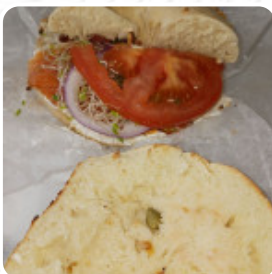

The restaurant from Boise offers **17 different meals and drinks on the card** at an average price of $2.9. What [Jeremy Paxman](#) likes about Blue Sky Bagels:

Love a good bagel sandwich? This is the spot. Blue Sky is awesome if you want a great selection of bagels and cream cheese . While you're there, get a sandwich you wont regret it. [read more](#). What [Cassandra P](#) doesn't like about Blue Sky Bagels:

This is one of my favorite places to go, but lately, service has been less than great. My items always have things missing or made incorrectly (like cream cheese and veggies missing from my sandwich or meat being heated up when I asked for a cold sandwich), and it's a bummer. Especially when you have to go back to the store from home because it is made wrong. The people behind the counter are always busy talking to e... [read more](#). At Blue Sky Bagels from Boise, there are *fine sandwiches, small salads and other snacks* for quick hunger in between, as well as cold and hot beverages.