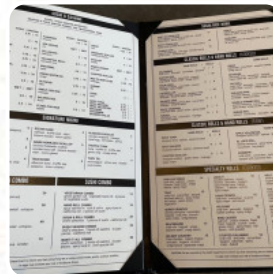

## ***Top Sushi Menu***

<https://menulist.menu>

8851 Metropark Dr, Shenandoah, 77385-6223, United States Of America  
+19362318448 - <http://topsushibar.com/index.html>

The *menu of Top Sushi* from Shenandoah includes **17** menus. On average, menus or drinks on the menu cost about \$10.8. The categories can be viewed on the menu below. What G R likes about Top Sushi: A little loud. But the food... oh, my goodness. I don't know if the menu has changed but we came here when it first opened and it was just ok. Today it was outstanding. Melt in your mouth sushi. So good!!! [read more](#). As a visitor, you can use the WiFi of the place at no extra cost. Top Sushi from Shenandoah creates for you delicious sushi (e.g., Nigiri and Inside-Out), in addition to many other variations, always fresh with ingredients like fish, vegetables and meat, Furthermore, the drinks list in this restaurant is impressive and offers a good and extensive assortment of beers from the area and from worldwide, which are definitely worth a try. After the meal (or during it), you have the opportunity to also relax at the bar with a alcoholic or non-alcoholic drink, and **easily digestible Japanese meals** are being made with lots of fresh vegetables, fish and meat.

# Top Sushi Menu

## Japanese Rice Dishes

JAPANESE FRIED RICE \$11.0

*These types of dishes are being served*

FISH