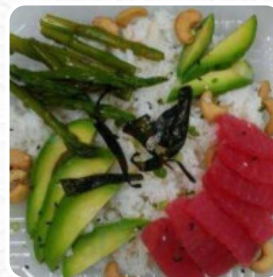

Julienne Sushi Menu

<https://menulist.menu>

19 E High St, Elizabethtown I-17022-1915, United States

(+1)7176890130 - <https://www.facebook.com/Julienne-Sushi-Bar-Grill-112555920517743/>