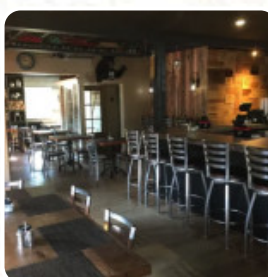

Ore Mill Menu

<https://menulist.menu>

17 Lake Tarleton Rd, Warren I-03279-4309, United States
(+1)6037646069 - <https://oremill17.com>