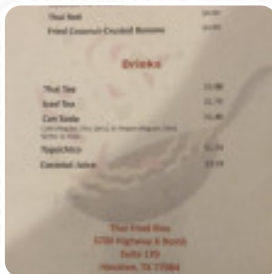

Thai Fried Rice Menu

<https://menulist.menu>
5700 Highway 6 N, Houston I-77084-2589, United States
+12818614177

A complete [menu](https://menulist.menu) of Thai Fried Rice from Houston covering all 17 courses and drinks can be found here on the menu. For *changing offers*, please get in touch via phone or use the contact details provided on the website.

What [Andrew W](#) likes about Thai Fried Rice:

Came here for the first time today! I ordered two dishes; one pad tse you and basal fried rice. They were very authentic and delicious to my tongue I'm vegetarian so I ordered everything in plant based and the staff lady told me they can make anything in vegetarian! What a flexible skill! Love it! If I come by this area again then I will come visit! Keep up the good work! Cheers [read more](#). When the weather is nice you can also eat and drink

outside. What [J H](#) doesn't like about Thai Fried Rice:

I try this place out again and the reason why I gave it 3 star is because of the red curry!! It lack flavor, I didn't really taste the richness in flavors of the coconut milk n red curry spices! It was a bit watery. It also had a lot oil sitting on top, that I had to scoop out. Now my Larb salad was pretty good, but a little too much sugar in the salad dressing and I also learn there medium spice level is hot also. [read more](#). Thai Fried Rice from Houston cooks fine menus with the Thai culinary popular spices and (fish-)sauces, along with loads of fresh vegetables, seafood and meat, there are also **delicious vegetarian menus** on the menu.

EGG

SHRIMP

Thai Fried Rice Menu

Thai Fried Rice

5700 Highway 6 N, Houston I-
77084-2589, United States

Opening Hours:

 gallery image