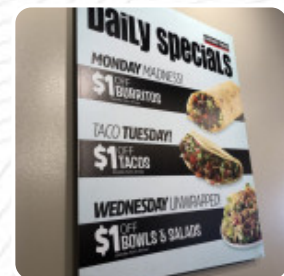

The restaurant from Yorba Linda offers 17 different **dishes and drinks on the card** at an average $5.9. What [Arjun K](#) likes about Chronic Tacos:

I've been here a handful of times and have enjoyed the food. The service has always been great. My only complaint is the additional charge for salsa. My main reason for leaving the review is to respond to Dave H below me. I've never seen such an entitled and bratty review in my life. The customer is not always right. Mistakes happen. Maybe you screwed up the order? However, it is ridiculous to demand (for free) food... [read more](#). The restaurant and its rooms are wheelchair accessible and thus usable with a wheelchair or physical disabilities.

What [User](#) doesn't like about Chronic Tacos:

I tried Chronic tacos for the first time today and ordered a 2 taco plate. I got Beyond tacos gringo style. The tacos were a good size but their beyond meat was overly salty and just wasn't tasty. The black beans and Spanish rice were decent and tasted fine. The service was great and the food didn't take very long. [read more](#). Anticipate the **varied, scrumptious Mexican cuisine**, which is usually prepared with corn, beans and chilies (hot peppers),
With the catering service from Chronic Tacos in Yorba Linda, the dishes can be eaten on-site or at the party.