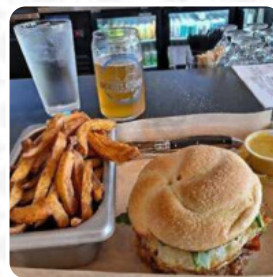

Here you can find the menu of Brewer's Kitchen in Kansas City. At the moment, there are 17 dishes and drinks on the card. You can inquire about seasonal or weekly deals via phone. What [Marilyn](#) likes about Brewer's Kitchen:

We traveled from South Carolina to visit family and they took us to Brewer's Kitchen. The food was exceptional. Each burger option is unique, fresh cut fries seasoned just right. The fact that everything is locally sourced is a plus in my book. The staff was friendly and caring. Give Brewer's Kitchen a try and you'll go back. [read more](#). The diner is accessible and can therefore also be used with a wheelchair or physiological limitations, Depending on the weather, you can also sit outside and be served. WLAN is available at no extra cost. Brewer's Kitchen from [Kansas City](#) is famous for its *mouth-watering burgers*, to which **aromatic fries, salads and other sides** are provided. Moreover, the menu of this gastropub offers a good and especially large assortment of beers from the region and the world that are definitely worth a try. In case you want to have breakfast, a versatile brunch is offered to you, and you can indulge in delicious American meals like **Burger or Barbecue**.