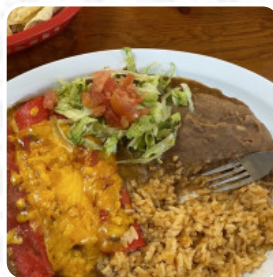

A comprehensive [menu](#) of Sylvia's [Mexican](#) from San Antonio covering all 17 courses and drinks can be found here on the menu. For *seasonal* or *weekly deals*, please get in touch via phone or use the contact details provided on the website. What [User](#) likes about Sylvia's [Mexican](#):

Good breakfast. The food was good with handmade tortillas. It is location it is quite far away, but in any case I recommend it when you reach the north near Ft Sam Houston [read more](#). What [K Bernal](#) doesn't like about Sylvia's Mexican:

pricey for what is is. 7$ for two breakfast tacos and a tea and the beans tasted canned .50 upcharge each taco for cheese on bean cheese , paid nearly $10 for a 3 cheese enchilada plate last time and they gave me 2 enchiladas, maybe if they were big servings I'd understand a little more. Place is really clean though. [read more](#).

A visit to Sylvia's [Mexican](#) becomes even more rewarding due to the extensive selection of coffee and tea specialties, Especially, many guests are looking forward to the diverse, delectable [Mexican](#) cuisine. If you decide to come for breakfast, a **hearty brunch** is ready for you.