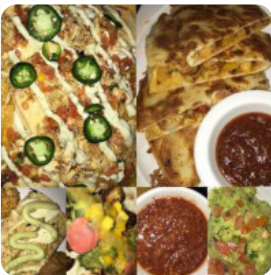

Here you can find the [menu](#) of [Wooden Valve](#) in New Baltimore. At the moment, there are 17 menus and drinks on the food list. You can inquire about **seasonal or weekly deals** via phone. What [User](#) likes about Wooden Valve:

Great food and drinks! Cocktails were strong and food was huge. This was our first time here and everything was really great. Our server was very friendly, talking and attentive. In our second round of drinks I got the Bourbon flight and was not disappointed. Pours of Makers Mark, Buffalo Trace, Yellowstone and Iron Fish were a great choice to try different Bourbons. Had the wet Burrito and Queso and chips for dinner... [read more](#). Wooden Valve from New Baltimore is a eatery that serves *sweet and hot typical Spanish menus*, Many guests are also particularly looking forward to the **diverse, tasty Mexican cuisine**. fresh fish, meat, as well as beans and rice are also South American cooked here, and you have the opportunity to try tasty American meals like Burger or Barbecue.