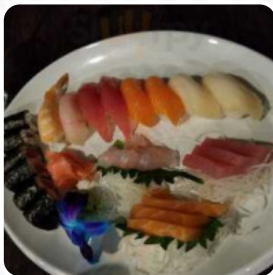

A complete menu of Mizu Japanese Steak House from Middletown covering all **17** courses and drinks can be found here on the card. For **changing offers**, please get in touch via phone or use the contact details provided on the website. What [User](#) likes about Mizu Japanese Steak House:

The second time to come here and the food is on the spot! They have high-quality dishes and delicious [sushi](#). I have the Bento box this time and it came to enjoy with lots of food. Really good shrimp empura. But you need more workers to help with the evening rush. Other than that, definitely satisfied after coming here. [read more](#). tasty [sushi](#) (e.g., Maki and Te-Maki), as well as in many other variations, are prepared for you by Mizu Japanese Steak House from Middletown, with fresh ingredients like fish, vegetables and meat, On the menu there are also several *Asian dishes*. Mizu Japanese Steak House uses a lot of fresh vegetables, fish and meat for its easily digestible Japanese cuisine. Besides, the creative blend of different meals with new and sometimes adventurous products is appreciated by the guests - a beautiful case of Asian Fusion.